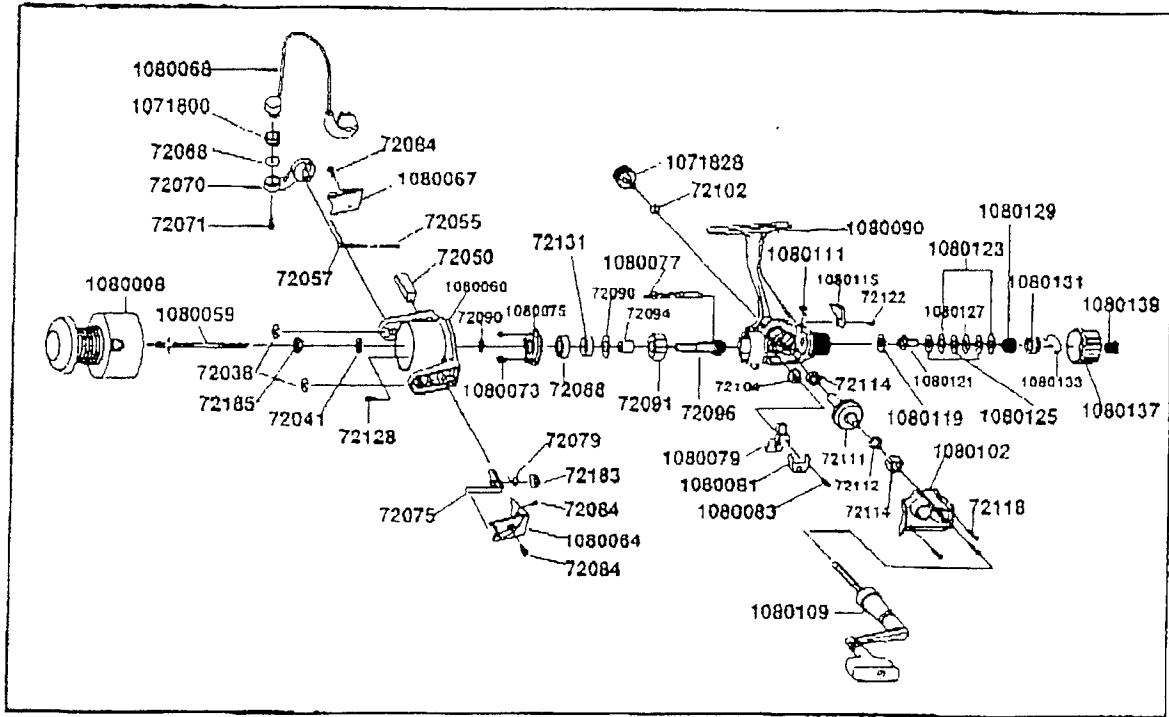

DIAGRAM

AS 4R

PART LIST

PART NO	PART NAME	PART NO	PART NAME	PART NO	PART NAME
1080008	SPool assy	1071800	Line roller	1080111	Stoper lever spring
1080059	Main shaft	1080068	Bail assy	72102	Handle sc. cap.wshr.
72038	E-Clip	72071	Bail screw	1071828	Handle sc. cap
72185	Roter-nut	1080073	Bearing plate screw	1080115	Stoper lever
72041	Roter D washer	1080075	Bearing plate	72122	Stoper lever sc.
72128	Roter nut lock screw	72088	Ball bearing	1080119	Drag "E" washer
1080060	Roter	72096	Pinion gear	1080121	Metal
72075	Kick lever	1080077	Tail shaft	1080123	Drag "A" washer
72079	Kick lever spring	72104	O/S gear	1080125	Drag "B" washer
72183	Kick lever plate	1080079	O/S slider	1080127	Drag "D" washer
72084	Kick lever screw	1080081	O/S slider retainer	1080129	Drag spring
72084	Kick lever cover screw	1080083	O/S slider screw	1080131	Drag nut
1080064	Kick lever cover	1080090	Body	1080133	Back claw spring
72050	Roter balance	72114	Body ball bearing	1080137	Rear drag cap
72057	Bail spring shaft	72111	Drive gear	1080139	Rear drag cap sc.
72055	Bail spring	72112	Adj washer	72091	One way clutch
1080067	Bail spring cover	72114	Body cvr. ball bearing	72094	One way clutch bush
72084	Bail sp. cvr. sc.	1080102	Body cover	72090	Bearing washer
72070	Arm lever	72118	Body cvr. sc.	72131	B/Bearing bush
72068	Bail washer	1080109	Handle assy		